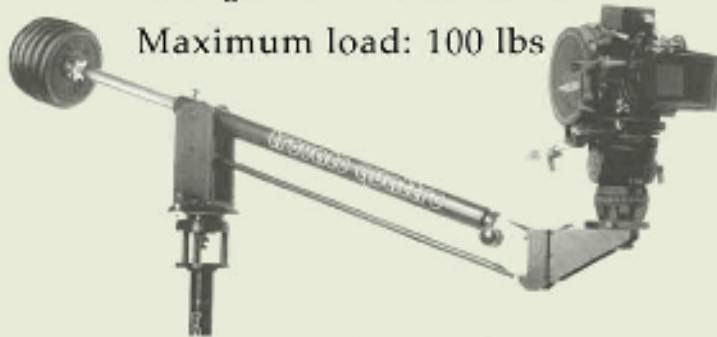

Portable Jib

specifications and price
Libec Jib / Travato Jib

Jib Portatif
prix et specifications
Jib Libec / Jib Travato

Jib Portatif

Portable Jib

QUATTRO JIB (48)

Portée du bras: 4'

Arm reach: 4'

Charge maximale: 100 lbs

Maximum load: 100 lbs

Jib: \$275.00/jour - day

Trépied - Tripod: \$25/jour - day

TOTE JIB (cam 36)

Portée du bras: 3'

Arm reach: 3'

Charge maximale: 50 lbs

Maximum load: 50 lbs

Jib: \$225.00/jour - day

Trépied - Tripod: \$25/jour - day

LIBEC JIB (JB-30)

Portée du bras: 4.5'

Arm reach: 4.5'

Charge maximale: 44 lbs

Maximum load: 44 lbs